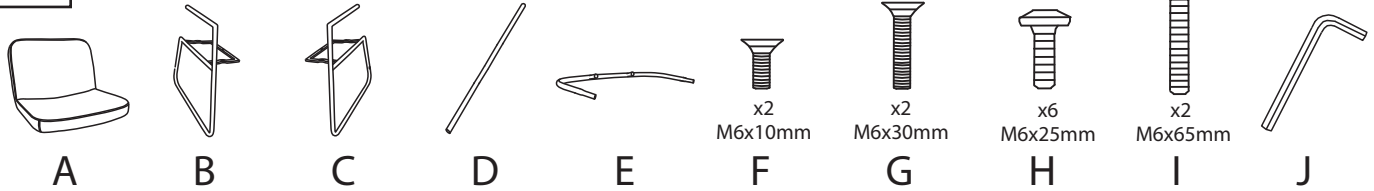

# Duke Accent Chair

Part # CHR-DUKE XX + XX

21-0525

**PARTS**

**1**

**!** 60% tighten

**2**

**!** 60% tighten

**3**

**!** 60% tighten

**4**

**!** 100% tighten

Do not over tighten.  
Do not use power tools to assemble.